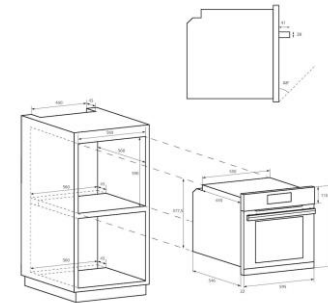

60cm Ceramic Hob

- Zone 1 (Top Left): 2.3kW
- Zone 2 (Top Right): 1.8kW
- Zone 3 (Bottom Left): 1.2kW
- Zone 4 (Bottom Right): 1.2kW
- Control Operation: Touch
- Coloured Serigraphy: No
- Safety Lock: Yes
- Bridging Zone: No
- Power Management: Yes
- WiFi Connected: N/A

Functions

- Lamp
- Defrost
- Natural Convection
- Fan Assisted
- Bottom Heating & Fan
- Cook Light
- Grill
- Pizza

Connected Load

- 2400W

Connected Load

- 6500W

Weights & Dimensions:
 (H)595 (W)595 (D)568) /
 (H)50 (W)590 (D)520
 Net Weight: 25.94KG / 7.4KG
 Gross Weight: 27.62KG / 8.3KG
 8 Digit code: 33900693
 Barcode: 8059019059983