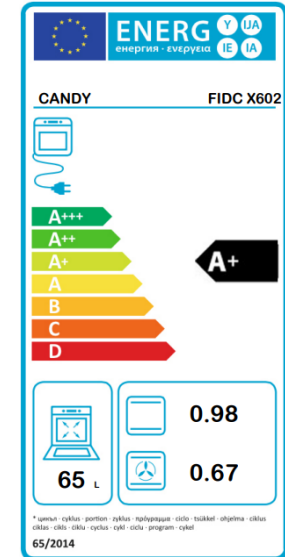

60cm Multi-Function Oven

- Energy efficiency class: A+
- Functions: 8
- Oven capacity: 65L
- Display: N/A
- Controls: Rotary
- Cleaning Tech: Easy Clean Enamel
- WiFi Controllable: No
- Alexa/Google Home: N/A
- Hinges: Standard
- Door Glazing: Double

60cm Ceramic Hob

- Zone 1 (Top Left): 2.3kW
- Zone 2 (Top Right): 1.8kW
- Zone 3 (Bottom Left): 1.2kW
- Zone 4 (Bottom Right): 1.2kW
- Control Operation: Touch
- Coloured Serigraphy: No
- Safety Lock: Yes
- Bridging Zone: No
- Power Management: Yes
- WiFi Connected: N/A

Functions

- Lamp
- Defrost
- Natural Convection
- Fan Assisted
- Bottom Heating & Fan
- Cook Light
- Grill
- Pizza

Connected Load

- 2400W

Connected Load

- 6500W

Weights & Dimensions:
 (H)595 (W)595 (D)568) /
 (H)50 (W)590 (D)520
 Net Weight: 25.94KG / 7.4KG
 Gross Weight: 27.62KG / 8.3KG
 8 Digit code: 33900693
 Barcode: 8059019059983