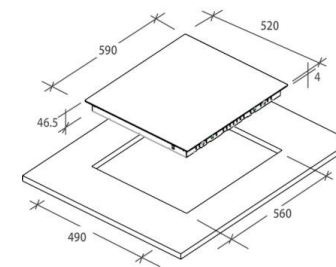

60cm Ceramic Hob

- Zone 1 (Top Left): 2.3kW
- Zone 2 (Top Right): 1.8kW
- Zone 3 (Bottom Left): 1.2kW
- Zone 4 (Bottom Right): 1.2kW
- Control Operation: Touch
- Coloured Serigraphy: No
- Safety Lock: Yes
- Bridging Zone: No
- Power Management: Yes
- WiFi Connected: N/A

Functions

- Lamp
- Defrost
- Natural Convection
- Fan Assisted
- Bottom Heating & Fan
- Cook Light
- Grill
- Pizza

Connected Load

- 2400W

Connected Load

- 6500W

Weights & Dimensions:
 (H)595 (W)595 (D)568) /
 (H)50 (W)590 (D)520
 Net Weight: 25.94KG / 7.4KG
 Gross Weight: 27.62KG / 8.3KG
 8 Digit code: 33900693
 Barcode: 8059019059983